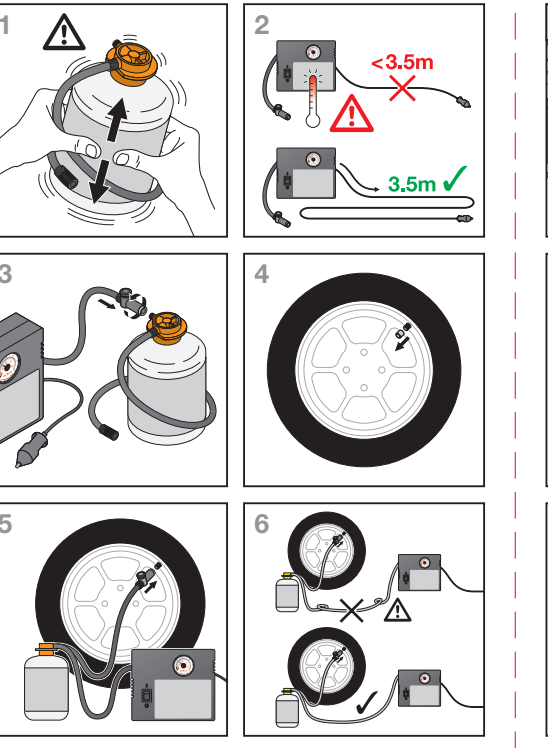

www.osram.com/am-guarantee
CE, UK, CA, EMI, 97dB, PAPER, C15085507, G15111734, 27.04.22
Imported by OSRAM GmbH, Nonnendammallee 44, 13629 Berlin, Germany
Manufactured by RING Automotive Ltd, LRS2 6NA, UK