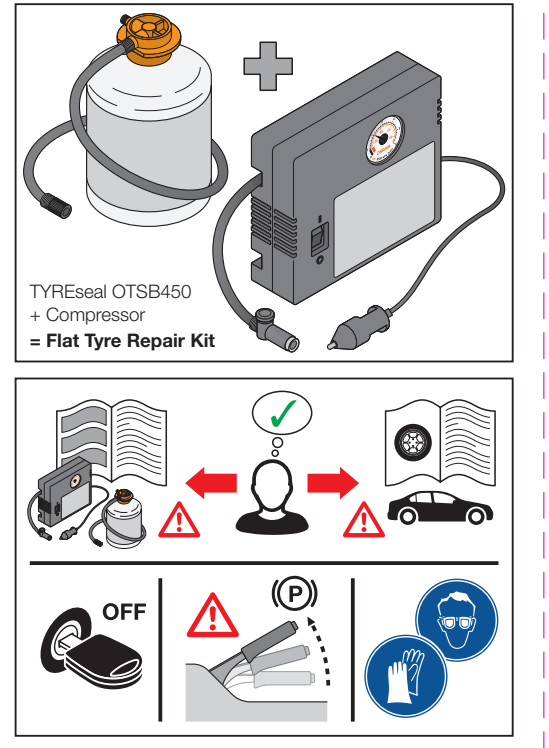

NOTES

www.osram.com/am-guarantee
CE, UK, CA, EMI, 97dB, PAPER, C15085507, G15111734, 27.04.22
Imported by OSRAM GmbH, Nonnendammallee 44, 13629 Berlin, Germany
Manufactured by RING Automotive Ltd, LRS2 6NA, UK