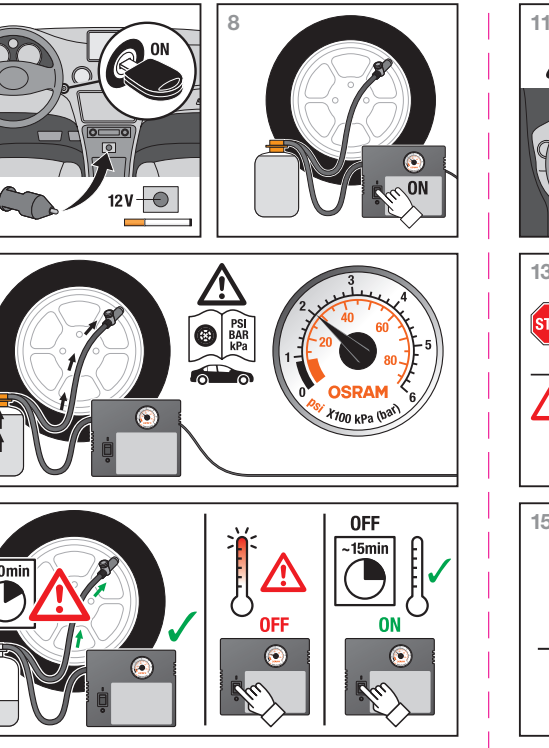

www.osram.com/am-guarantee
CE, UK, CA, EMI, 97dB, PAPER, C15085507, G15111734, 27.04.22
Imported by OSRAM GmbH, Nonnendammallee 44, 13629 Berlin, Germany
Manufactured by RING Automotive Ltd, LRS2 6NA, UK